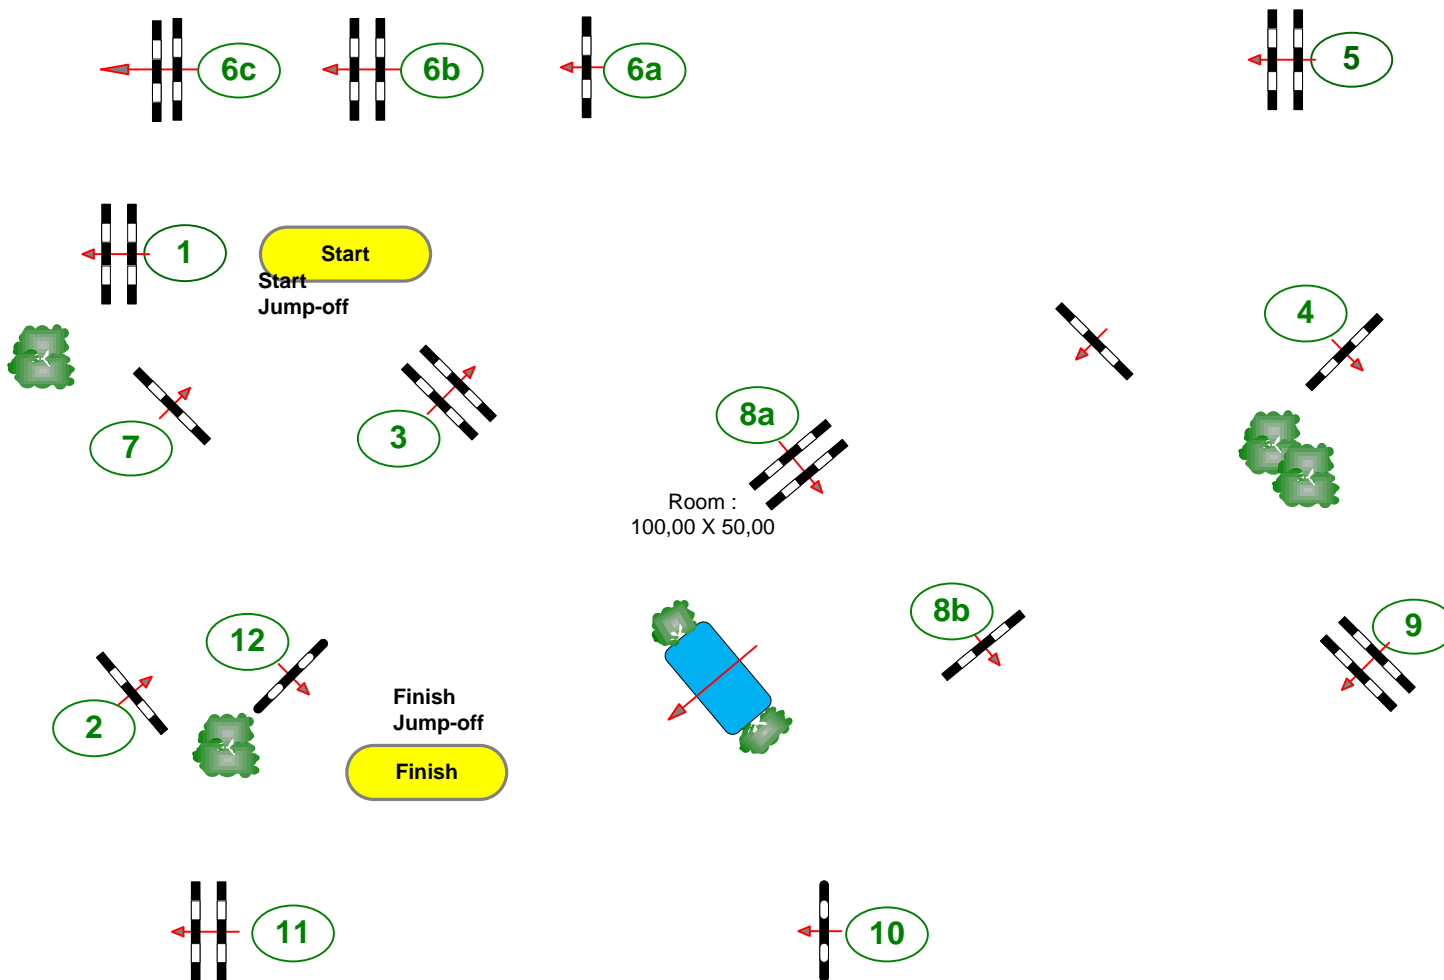

Class No:

14

CSI**-W / CSIJ-A LIPICA – 2010

CENTRAL EUROPEAN LEAGUE FEI WORLD CUP / EUROPEAN CHAMPIONSHIP QUALIFICATION 2010
FOR JUNIORS AND YOUNG RIDERS

Final Silver Tour

Lipica 2010

Table: A
National RG:
FEI RG / Art. 238.2.2.
Height: 1,35 m

Speed: 350 m/min
Length: 550 m
Time allowed: 95 sec
Time limit: 190 sec

Obstacles: 1-12
Efforts: 15
Penalty sec:
Closed combination:

1st Jump-off: 1-7-8a+8b-9-11-12
Length: 320 m
Time allowed: 55 sec
Time limit: 110 sec

06. June 2010

Sunday

Room :
100,00 X 50,00

Finish
Jump-off

Finish

www.jumpdesign.net

Eduard Petrovic (CRO)
00385-99-2085478